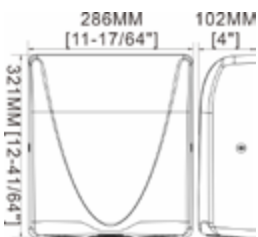

Dries possible per £1	2,727
Electrical Supply Voltage	220-240 V
Electrical Supply Frequency	50/60 Hz
Expected Motor Life	5000 Hours
Rated Power	0.55 – 1 kW
Approx. Watt-Hours per Dry	1.83 Wh - 2.78 Wh
Heater Element Power	400 W
Operating Sound Level	74dB at 1M
Motor Speed	42000 RPM
Air Speed	280 MPH

Operating Temperature Range	At ambient temp (20°C) – 40°C
Motor Cut off Time	60 Seconds
Motor Class	Class I
Materials	Stainless Steel
Weight	3.55 kg
Finishes Available & Codes	White (BDBL01), Black (BDBL04), Brushed Satin (BDBL02), Polished Chrome (BDBL03)
IP Rating	IP23
Cable Entry Point	Rear, with access available from bottom
Certifications and Awards	CE