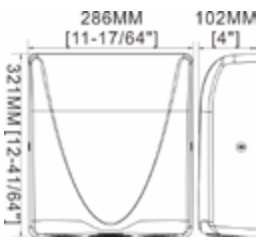

Dries possible per £1	2,500
Electrical Supply Voltage	220-240 V
Electrical Supply Frequency	50/60 Hz
Expected Motor Life	1000 Hours
Rated Power	0.6 - 1 kW
Approx. Watt-Hours per Dry	2 - 2.78 Wh
Heater Element Power	400 W
Operating Sound Level	74dB at 1M
Motor Speed	32,000 RPM
Air Speed	224 MPH
Operating Temperature Range	At ambient temp (20°C) - 40°C

Motor Cut off Time	60 Seconds
Motor Class	Class I
Materials	Stainless Steel
Weight	2.5 kg
Finishes Available & Codes	White (BDST01), Black (BDST04), Brushed Satin (BDST02), Polished Chrome (BDST03)
IP Rating	IP23
Cable Entry Point	Rear, with access available from bottom
Certifications and Awards	CE