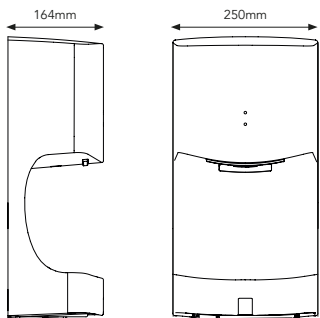

Dries possible per £1	2,181
Electrical Supply Voltage	220-240 V
Electrical Supply Frequency	50/60 Hz
Expected Motor Life	900 Hours
Rated Power	0.55 kW - 1.35 kW (Intelligent heating system)
Approx. Watt-Hours per Dry	2.29 - 3.75 Wh
Heater Element Power	0.8 kW
Operating Sound Level	72.7 dB
Motor Speed	20,000 RPM
Air Speed	235 MPH

Operating Temperature Range	At ambient temp (20°C) - 40°C
Motor Cut off Time	60 seconds
Motor Class	Class II
Materials	ABS
Weight	4.4 kg
Finishes Available & Codes	Silver (DF07S), White (DF07W)
IP Rating	IPX1
Cable Entry Point	Rear, with access available from bottom
Certifications and Awards	CE, ROHS