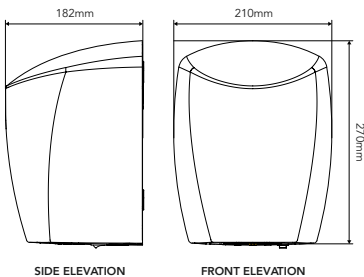

Dries possible per £1	3,000
Electrical Supply Voltage	230 - 240 V
Electrical Supply Frequency	50/60 Hz
Expected Motor Life	550 Hours
Rated Power	0.5 kW - 1.25 kW (Internal on / off heater switch)
Approx. Watt-Hours per Dry	1.67 - 3.47 Wh
Heater Element Power	0.75 kW
Operating Sound Level	72 dB
Motor Speed	25,000 RPM
Air Speed	179 MPH

Operating Temperature Range	At ambient temp (20°C) - 40°C
Motor Cut off Time	50 seconds
Motor Class	Class I
Materials	Die-cast aluminium chrome plated or white epoxy
Weight	4.5 kg
Finishes Available & Codes	Polished Chrome (EF03), White (EF03W)
IP Rating	IPX1
Cable Entry Point	Rear entry with access available from bottom
Certifications and Awards	CE, ROHS, LVD