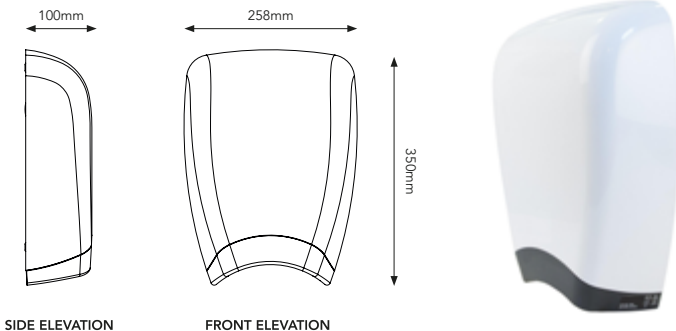

Dries possible per £1	1,058
Electrical Supply Voltage	230 - 240 V
Electrical Supply Frequency	50/60 Hz
Expected Motor Life	17000 Hours
Rated Power	1kW
Approx. Watt-Hours per Dry	4.72 Wh
Heater Element Power	0.85 kW
Operating Sound Level	70 dB
Motor Speed	8200 RPM
Air Speed	60 MPH

Operating Temperature Range	At ambient temp (20°C) - 47°C
Motor Cut off Time	90 seconds
Motor Class	Class II
Materials	Die-cast aluminium
Weight	3.4 kg
Finishes Available & Codes	Polished Chrome (DF05M2PC), White (DF05M2W), Black (DF05M2BK)
IP Rating	IP23
Cable Entry Point	Rear or bottom
Certifications and Awards	CE