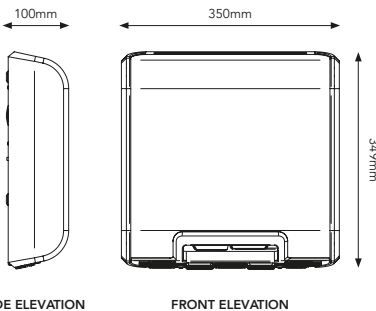

Dries possible per £1	622
Electrical Supply Voltage	220-240 V
Electrical Supply Frequency	50/60 Hz
Expected Motor Life	17,000 Hours
Rated Power	1.7 kW
Approx. Watt-Hours per Dry	8.03 Wh
Heater Element Power	1.550 kW
Operating Sound Level	71 dB
Motor Speed	8200 RPM

Air Speed	63 MPH
Operating Temperature Range	At ambient temp (20°C) - 54°C
Motor Cut off Time	90 seconds
Motor Class	Class E
Materials	Steel or stainless steel cover
Weight	5.2 kg
Finishes Available & Codes	White (DF05W), Brushed Satin (DF05SS)
IP Rating	IP21
Cable Entry Point	Rear or from bottom
Certifications and Awards	CE