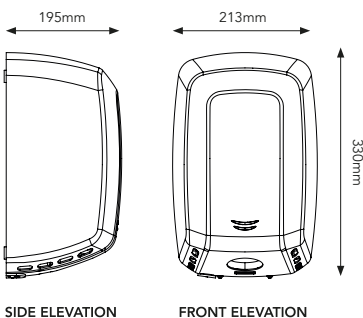

Dries possible per £1	2,857
Electrical Supply Voltage	220 - 240 V
Electrical Supply Frequency	50/60 Hz
Expected Motor Life	3000 Hours
Rated Power	0.42 kW - 1.5 kW (Internal on/off heater switch & adjustable motor speed)
Approx. Watt-Hours per Dry	1.75 - 4.17 Wh
Heater Element Power	0.4 kW
Operating Sound Level	67 - 74 dB
Motor Speed	30,000 RPM
Air Speed	202 MPH

Operating Temperature Range	At ambient temp (20°C) - 45°C
Motor Cut off Time	60 seconds
Motor Class	Class I
Materials	Stainless Steel, White Epoxy
Weight	5.1 kg
Finishes Available & Codes	White (GFM201), Black (GFM204), Brushed Satin (GFM202), Polished Chrome (GFM203)
IP Rating	IP23
Cable Entry Point	Rear, with access available from bottom
Certifications and Awards	CE, CUL, UL, TUV-GS, Greenspec