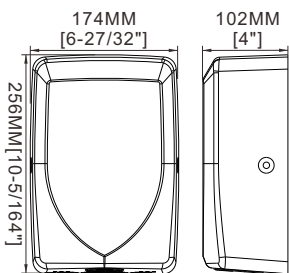

Dries possible per £1	2,500
Electrical Supply Voltage	220-240 V
Electrical Supply Frequency	50/60 Hz
Expected Motor Life	800 Hours
Rated Power	0.6 kW - 1 kW (Internal on / off heater switch)
Approx. Watt-Hours per Dry	2 - 2.78 Wh
Heater Element Power	0.4 kW
Operating Sound Level	74 dB
Motor Speed	30,000 RPM
Air Speed	224 MPH

Air Speed	224 MPH
Operating Temperature Range	At ambient temp (20°C) - 40°C
Motor Cut off Time	60 seconds
Motor Class	Class I
Materials	Stainless steel
Weight	2.5 kg
Finishes Available & Codes	Brushed satin (DFLIF02)
IP Rating	IP23
Cable Entry Point	Rear, with access available from bottom
Certifications and Awards	CE