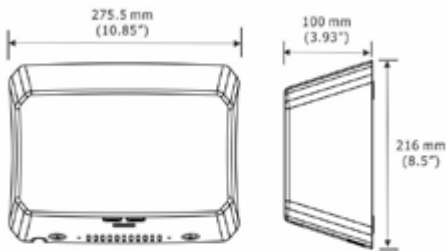

Dries possible per £1	2,142
Electrical Supply Voltage	220 - 240 V
Electrical Supply Frequency	50/60 Hz
Expected Motor Life	1500 Hours
Rated Power	0.35kW - 1 kW (Internal on/off heater switch & adjustable motor speed)
Approx. Watt-Hours per Dry	2.33 - 4.17 Wh
Heater Element Power	0.5 kW
Operating Sound Level	73 - 78 dB
Motor Speed	29000 RPM

Air Speed	183 MPH
Motor Cut off Time	60 seconds
Motor Class	Class I
Materials	Epoxy steel, stainless steel
Weight	3.8 kg
Finishes Available & Codes	White (DFS01) Polished Chrome (DFS02)
IP Rating	IP24
Cable Entry Point	Rear, with access available from bottom
Certifications and Awards	CE, UL, ROHS, GS, LVD, EMC, CB, Greenspec