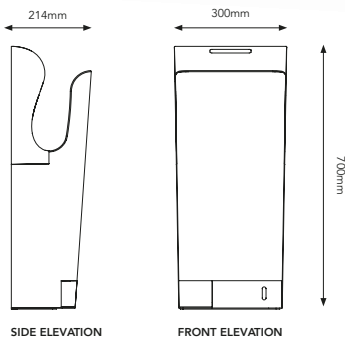

Dries possible per £1	2000
Electrical Supply Voltage	230 - 240 V
Electrical Supply Frequency	50/60 Hz
Expected Motor Life	2000 Hours
Rated Power	0.75 kW - 1.65 kW (Intelligent heating system & adjustable motor speed)
Approx. Watt-Hours per Dry	2.50 - 4.58 Wh
Heater Element Power	0.9 kW
Operating Sound Level	70 - 75 dB
Motor Speed	20000 RPM

Air Speed	213 MPH
Operating Temperature Range	At ambient temp (24°C) - 40°C
Motor Cut off Time	30 seconds
Motor Class	Class I
Materials	ABS
Weight	9.5 kg
Finishes Available & Codes	Silver (SF03S)
IP Rating	IPX4
Cable Entry Point	Rear, with access available from bottom
Certifications and Awards	CE, ROHS