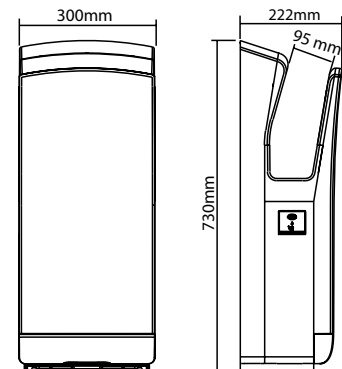

Dries possible per £1	1,875
Electrical Supply Voltage	220 - 240 V
Electrical Supply Frequency	50/60 Hz
Expected Motor Life	5,000 Hours
Rated Power	0.8 kW - 1.65 kW
Approx. Watt-Hours per Dry	2.67 - 4.58 Wh
Heater Element Power	0.85 kW
Operating Sound Level	72 dB
Motor Speed	21,000 RPM
Air Speed	213 MPH

Operating Temperature Range	At ambient temp (25°C) - 40°C
Motor Cut off Time	30 seconds
Motor Class	Class I
Materials	Stainless steel
Weight	12.5 kg
Finishes Available & Codes	Brushed (SFSS02)
IP Rating	IPX4
Cable Entry Point	Rear, with access available from bottom
Certifications and Awards	CE, EMC, UKCA