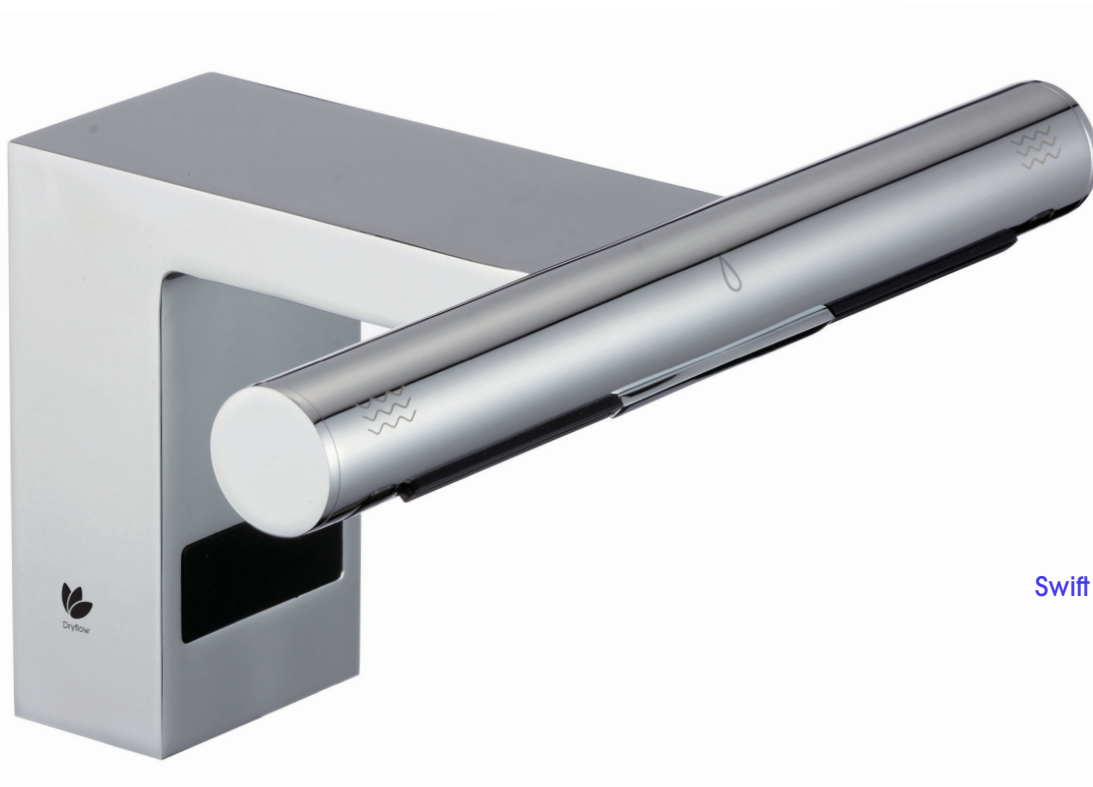

# Dryflow AquaDry

Wet or dry, it can do it all

high traffic

10-15  
seconds  
dry time

approx  
2571  
dries per  
£

7  
years  
Guarantee

- Wash and dry over the sink ●
- Premium build ●
- Energy-saving technology ●
- Energy efficient ●
- Low noise ●
- Optimised airflow design ●
- Long life brushless motor ●
- HEPA filter ●
- Swift installation and maintenance ●
- Safety timeout protection ●

Motor Speed	40,000 RPM
Air Speed	212 MPH
Materials	Plated Brass
Finishes Available & Codes	Chrome (DFADDM03), Black (DFADDM04)
IP Rating	IP24
Certifications and Awards	CE, UKCA